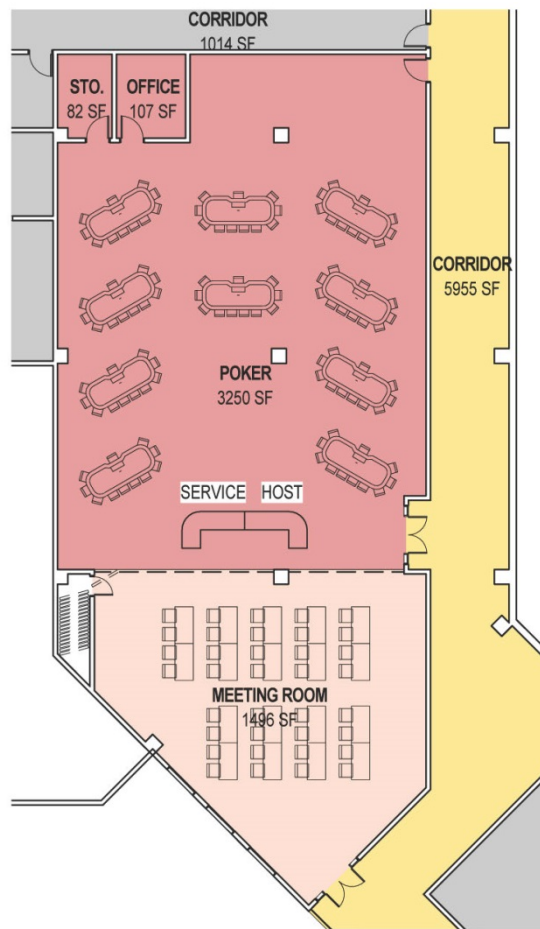

## Exhibit VIII.C.6.a.5 Casino Special Purpose Rooms

### Poker Room:

The 3,500 sf enclosed Poker area is located on the Mezzanine Level of the Casino. The area includes room for 10 poker tables, a Host Desk, Player Waiting Area, Office and Storage Room. The Poker area is separated from an adjacent Meeting Room by a folding partition which allows the area to expand by another 1,400 sf for a total of 20 poker tables for special tournaments.

### High Limit Gaming:

The 3,500 sf enclosed High Limit room is located on the Main Gaming Floor. The room includes an area for 8 table games, a separate area for 50 slot machines and a Player Host Desk. The area also includes a VIP lounge described in exhibit VIII.C.6.b