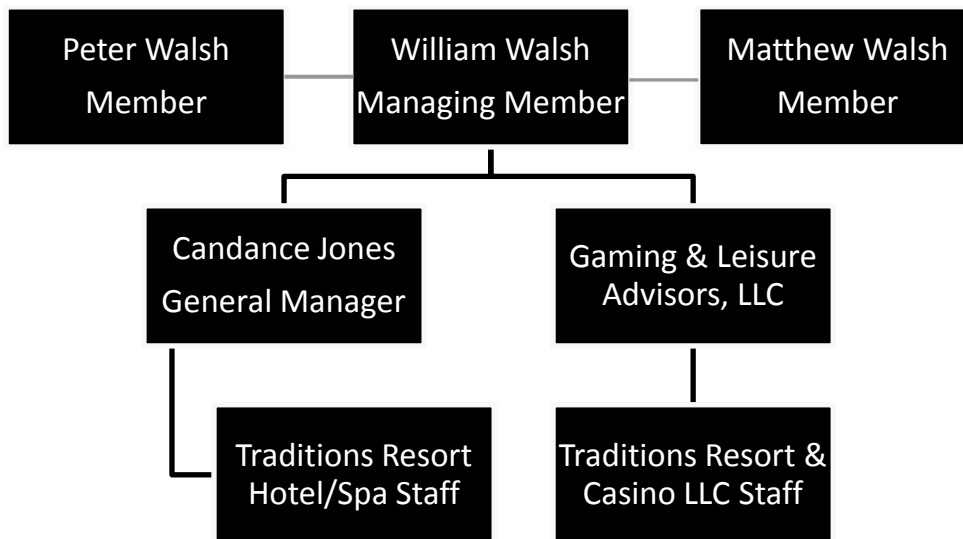

**EXHIBIT VI.F Organizational Charts General Operations**

Traditions Resort & Casino, LLC

\*Note\* All of the executives identified above are anticipated to be on site at Traditions Resort & Casino as a permanent place of employment. They will be on site to oversee the preopening construction, hiring, training & logistics. They will also be on site for the opening and ongoing operations.

Organizational Chart Gaming Operations,

Gaming & Leisure Advisors, LLC

\*Note\* None of the executives identified above are anticipate to be on site at Traditions Resort & Casino as a permanent place of employment. They will be on site in an interim to oversee the preopening construction, hiring, training and logistics. They will also be on site initially to oversee that the opening and ongoing operations conform to their standards. The main headquarters for Gaming & Leisure Advisors is in Niagara Falls, NY.