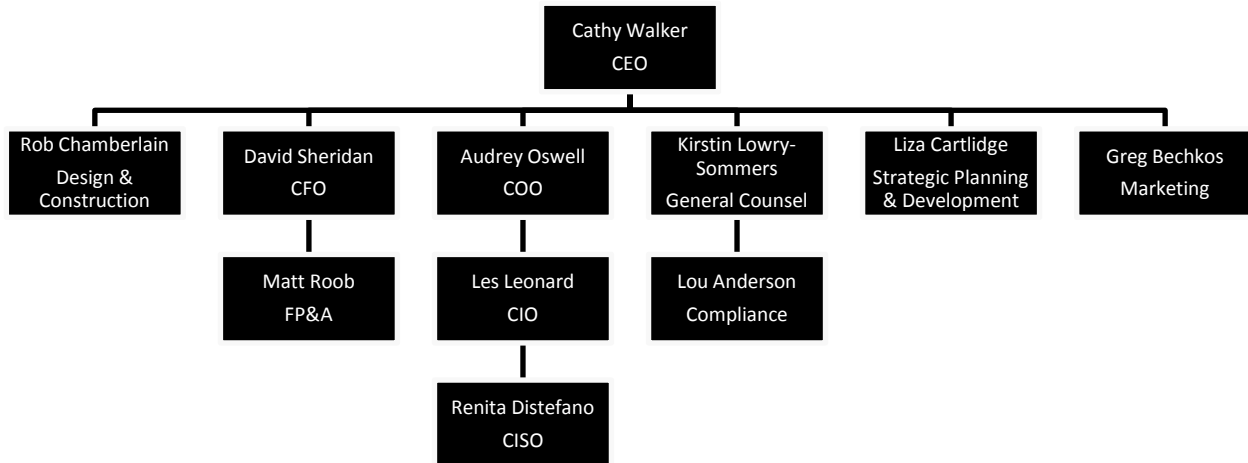

**EXHIBIT VI.F Organizational Charts General Operations**

Traditions Resort & Casino, LLC

\*Note\* All of the executives identified above are anticipated to be on site at Traditions Resort & Casino as a permanent place of employment. They will be on site to oversee the preopening construction, hiring, training & logistics. They will also be on site for the opening and ongoing operations.

Organizational Chart Gaming Operations,

Gaming & Leisure Advisors, LLC

\*Note\* None of the executives identified above are anticipate to be on site at Traditions Resort & Casino as a permanent place of employment. They will be on site in an interim to oversee the preopening construction, hiring, training and logistics. They will also be on site initially to oversee that the opening and ongoing operations conform to their standards. The main headquarters for Gaming & Leisure Advisors is in Niagara Falls, NY.