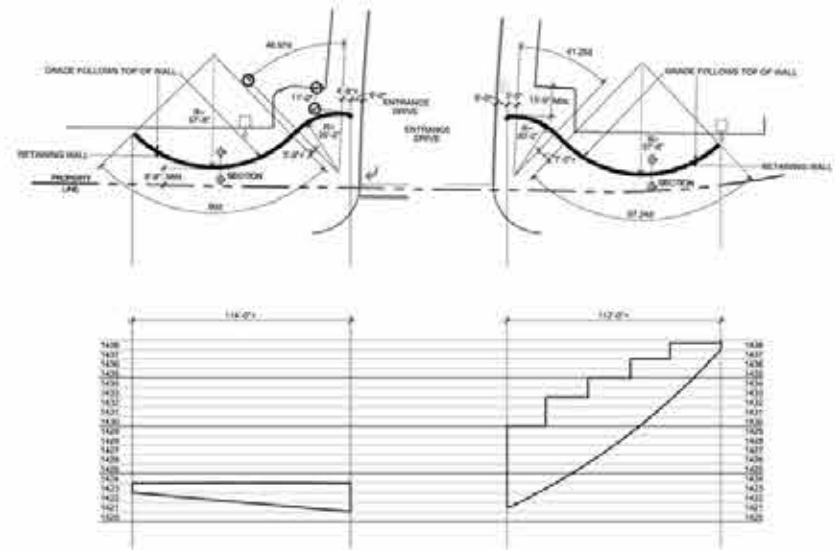

**Stone Wall w/ Concrete Foundation**  
Not to Scale

**Main Entrance Stone Wall**  
Scale: HORIZONTAL: 5 UNITS / VERTICAL: 1 UNIT

PLANT LIST	SYMBOL	COMMON NAME	SIZE	QUANTITY
<b>DECIDUOUS TREES</b>				
01	01	ASH (FRAXINUS AMER.)	12\"/>	