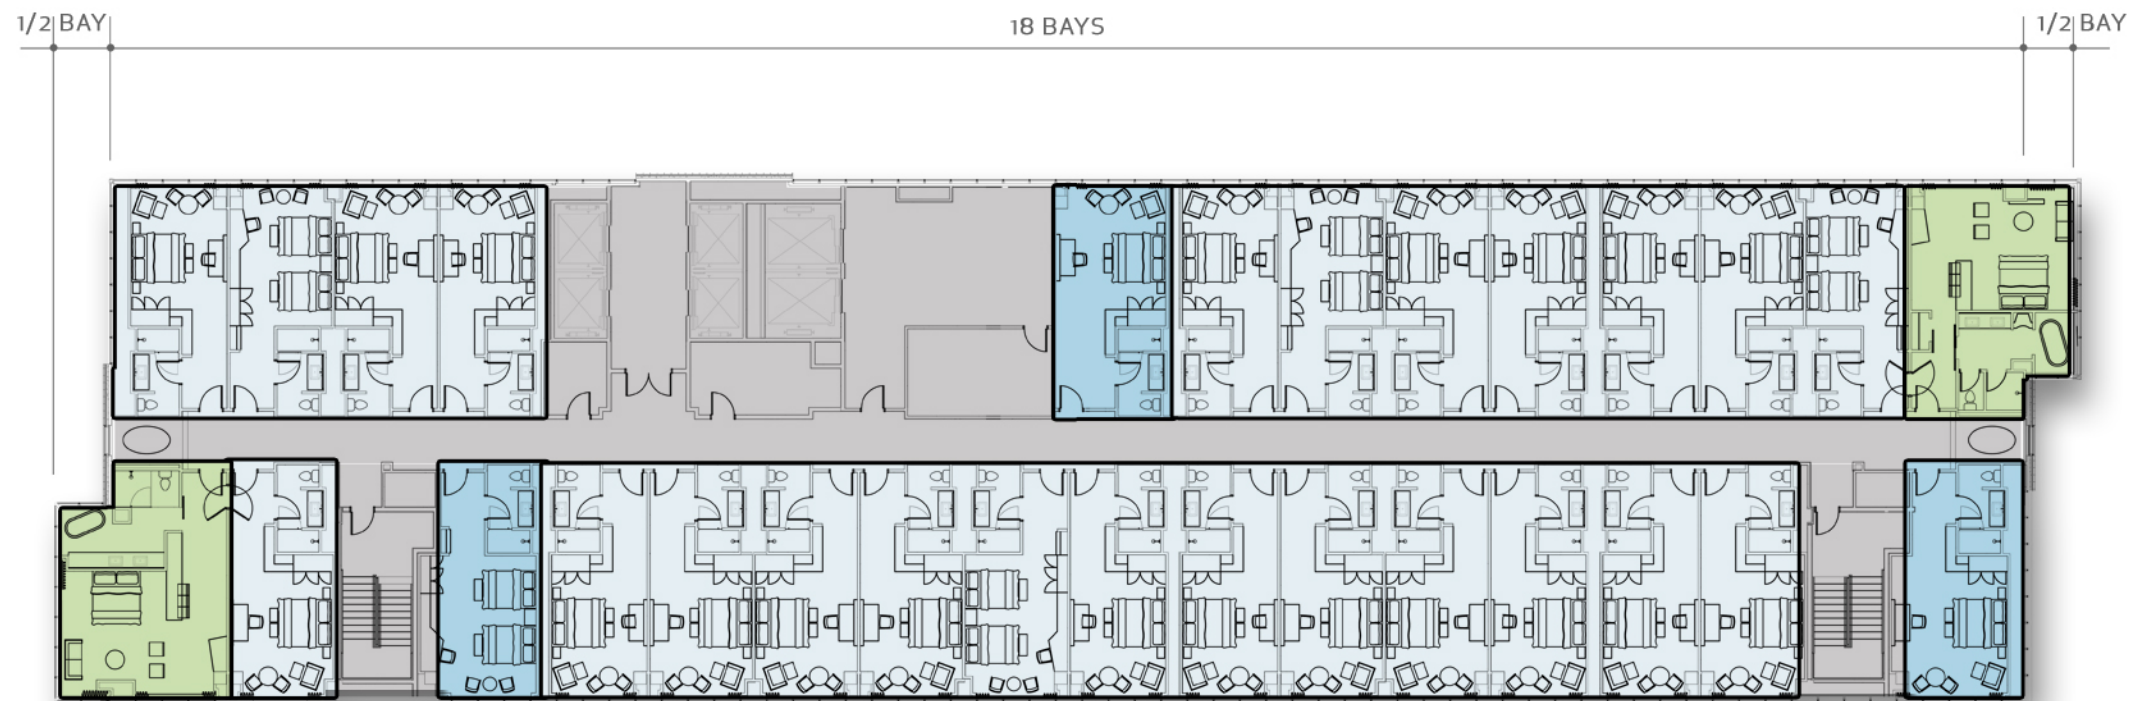

2 PENTHOUSE HOTEL FLOOR

1 TYPICAL HOTEL FLOOR

Column Bays	2	1.5	6	10	6	4.5	7	37
Single Bay Penthouse Suites (King Beds) 380 square feet	2							
Corner Suites (King Beds) 600 square feet	1							
Two Bay Penthouse Suites (King Beds) 820 square feet	3							
2.5 Bay Penthouse Suites (King Beds) 1,020 square feet	4							
Three Bay Penthouse Suites (King Beds) 1,290 square feet	3							
Four Bay Penthouse Suites (King Beds) 1,800 square feet	1							
Support Space (Stairs, Elevators, Service)	0							
Total	14							
Hotel Levels								
Level 17 Penthouse Configurations								
Room Keys	2	1	3	6	4	2	0	18

Column Bays	24	3	3	7	37				
Single Bay Standard Rooms 380 square feet	24								
King Beds	20								
Double Queen Beds	4								
Single Bay Standard Room Plus 420 square feet	3								
King Beds	2								
Double Queen Beds	1								
Corner Suites (King Beds) 600 square feet	2								
Support Space (Stairs, Elevators, Service)	0								
Total	29								
Hotel Levels									
Level 16 ROOM KEYS	24	20	4	3	2	1	2	0	29
Level 15 ROOM KEYS	24	20	4	3	2	1	2	0	29
Level 14 ROOM KEYS	24	20	4	3	2	1	2	0	29
Level 13 ROOM KEYS	24	20	4	3	2	1	2	0	29
Level 12 ROOM KEYS	24	20	4	3	2	1	2	0	29
Level 11 ROOM KEYS	24	20	4	3	2	1	2	0	29
Level 10 ROOM KEYS	24	20	4	3	2	1	2	0	29
Level 9 ROOM KEYS	24	20	4	3	2	1	2	0	29
Level 8 ROOM KEYS	24	20	4	3	2	1	2	0	29
Level 7 ROOM KEYS	24	20	4	3	2	1	2	0	29
Level 6 ROOM KEYS	24	20	4	3	2	1	2	0	29
Level 5 ROOM KEYS	24	20	4	3	2	1	2	0	29
Level 4 ROOM KEYS	24	20	4	3	2	1	2	0	29
Level 3	0	0	0	0	0	0	0	0	0
Level 2	0	0	0	0	0	0	0	0	0
Level 1	0	0	0	0	0	0	0	0	0
TOTAL	312	260	52	39	26	13	26	0	377

76% King: 17% Double Queen: 7% Suites