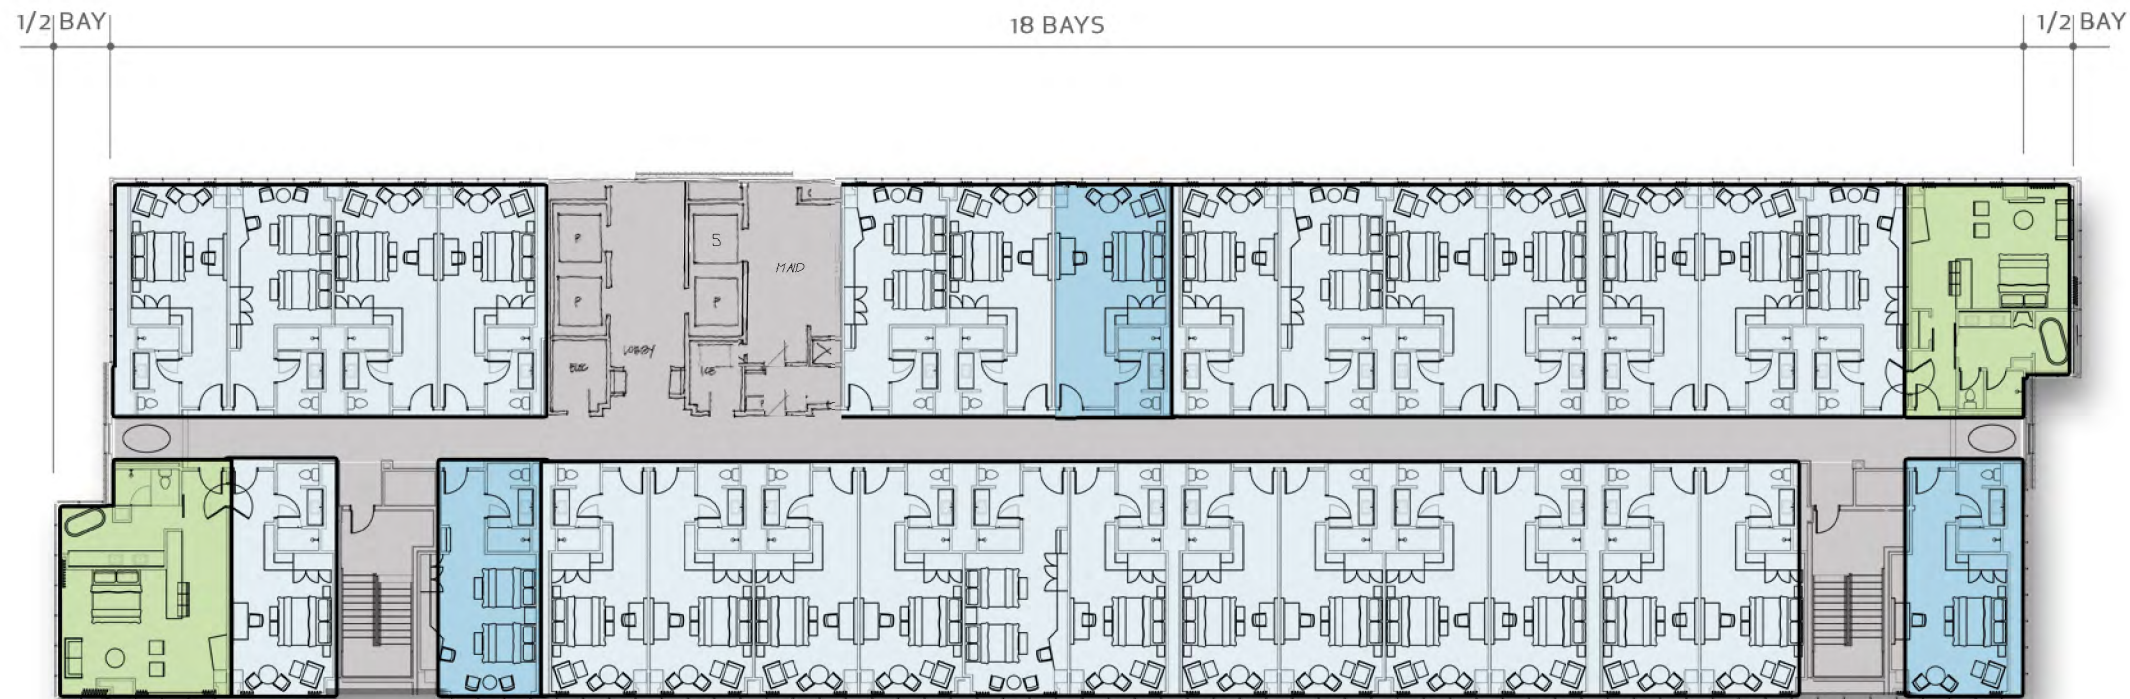

2 PENTHOUSE HOTEL FLOOR

Column Bays	2	1.5	6	10	6	4.5	7	3	37
Single Bay Penthouse Suites (King Beds) 380 square feet	2	1	4	4	3	1	0	2	17
Corner Suites (King Beds) 600 square feet	1	1	4	6	4	2	0	2	21
Two Bay Penthouse Suites (King Beds) 820 square feet									
2.5 Bay Penthouse Suites (King Beds) 1,020 square feet									
Three Bay Penthouse Suites (King Beds) 1,290 square feet									
Four Bay Penthouse Suites (King Beds) 1,800 square feet									
Support Space (Stairs, Elevators, Service)									
Single Bay Standard Room Plus 420 square feet									
Total									
Hotel Levels									
Level 9 Penthouse Configurations	2	1	4	4	3	1	0	2	17
Room Keys	2	1	4	6	4	2	0	2	21

1 TYPICAL HOTEL FLOOR

Column Bays	24		3		3	7		37
Single Bay Standard Rooms 380 square feet	26	20	4	3	2	1	2	31
King Beds	26	20	4	3	2	1	2	31
Double Queen Beds	26	20	4	3	2	1	2	31
Single Bay Standard Room Plus 420 square feet	26	20	4	3	2	1	2	31
King Beds	26	20	4	3	2	1	2	31
Double Queen Beds	26	20	4	3	2	1	2	31
Corner Suites (King Beds) 600 square feet	0	0	0	0	0	0	0	0
Support Space (Stairs, Elevators, Service)	0	0	0	0	0	0	0	0
Total								
Hotel Levels								
Level 8 ROOM KEYS	26	20	4	3	2	1	2	31
Level 7 ROOM KEYS	26	20	4	3	2	1	2	31
Level 6 ROOM KEYS	26	20	4	3	2	1	2	31
Level 5 ROOM KEYS	26	20	4	3	2	1	2	31
Level 4 ROOM KEYS	26	20	4	3	2	1	2	31
Level 3 ROOM KEYS	26	20	4	3	2	1	2	31
Level 2 ROOM KEYS	26	20	4	3	2	1	2	31
Level 1	0	0	0	0	0	0	0	0
TOTAL	182	140	28	21	14	7	14	217

76% King: 17% Double Queen: 7% Suites