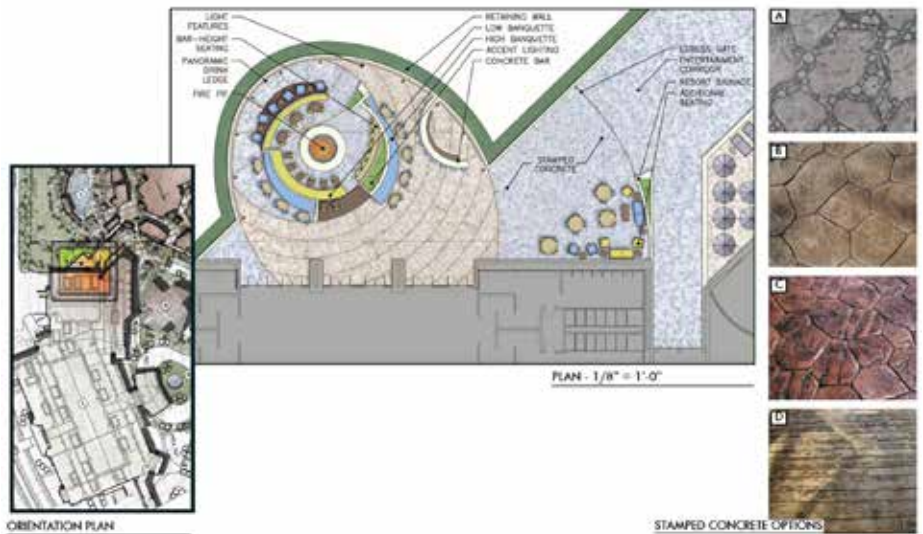

Montreign Resort Casino

The finishes throughout Montreign Resort Casino are a blend of natural materials such as stone and wood and contemporary finishes of glass and metals. The relationship between these seemingly contrasting materials supports the contemporary and modern designs of our exterior and interior spaces and relationships. This overall facility design for Montreign moves the hospitality and tourism industries of the Catskills region into the 21st Century, providing a state-of-the-art facility to expand and energize the Catskills' tourism and entertainment portfolio. The furnishings for Montreign have been selected to focus on comfort and durability, and to ensure that guests are able to fully enjoy their stay and are enticed to return. Hotel

TERRACE PLAN

rooms will have club chairs with luxurious materials and plush bedding. The spa will provide treatment rooms which ensure relaxation through the use of calming colors and materials, as well as luxurious amenities such as private saunas and steam rooms.

Attachment VIII.C.5.a.-20 to Exhibit VIII.C.5.a. provides images of interiors, interior finish material boards and interior sketches for Montreign's various gaming areas and amenities, which illustrate the overall character of the interior spaces of the facility and provide further background as to Montreign's materials, finishes and furnishings, and how they complement and interrelate with Montreign's chosen theme.

Adelaar plans to reference the color, texture, form and application of materials commonly found in the Catskills and Sullivan County, namely, wood and stone. At the same time, contemporary details, glazing and innovative material design will help to distinguish the resort as a fresh interpretation of its surrounding environment. The CDG provides additional details concerning Adelaar's materials, finishes and furnishings, and how they complement and interrelate with Adelaar's chosen theme.