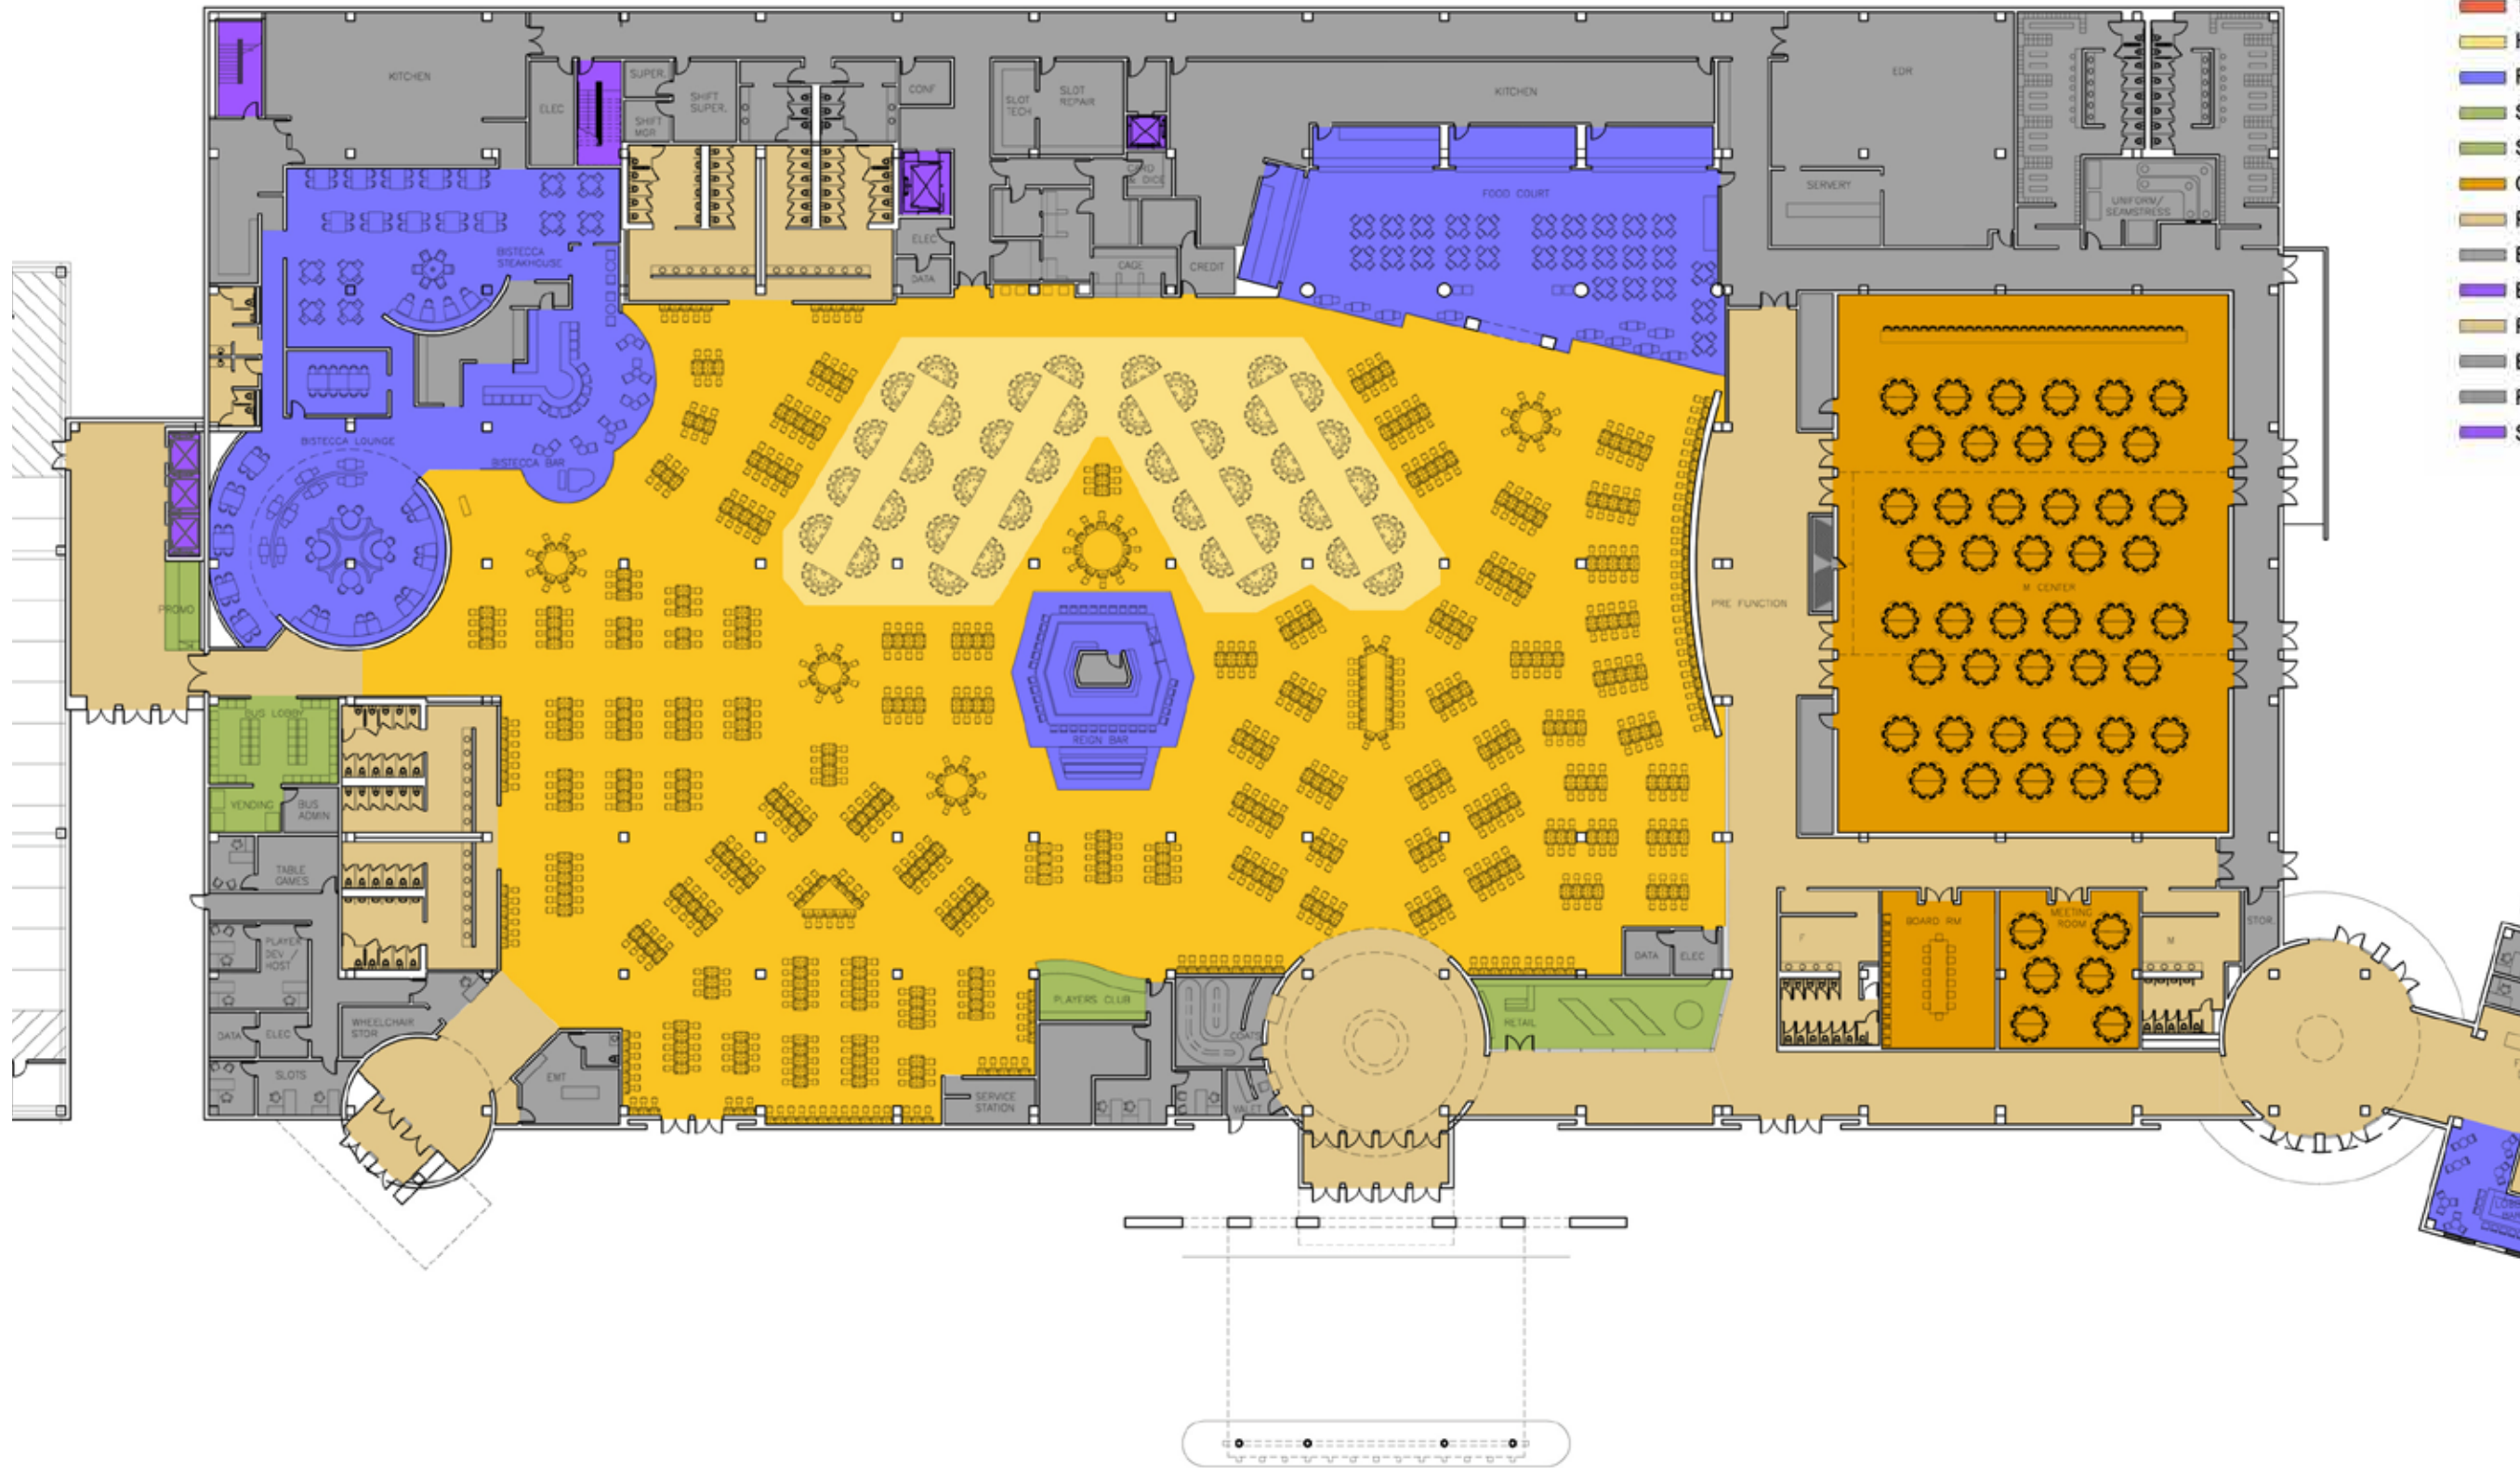

AREA LEGEND

- Slot Gaming Area
- Table Gaming Area
- High Limit Gaming Area
- Restaurant / Bar
- Services
- Showroom
- Conference / Meeting
- Public Access
- Back of House
- Building Support
- Public Restroom
- BOH Restroom
- Food & Beverage
- Stairs (Egress)