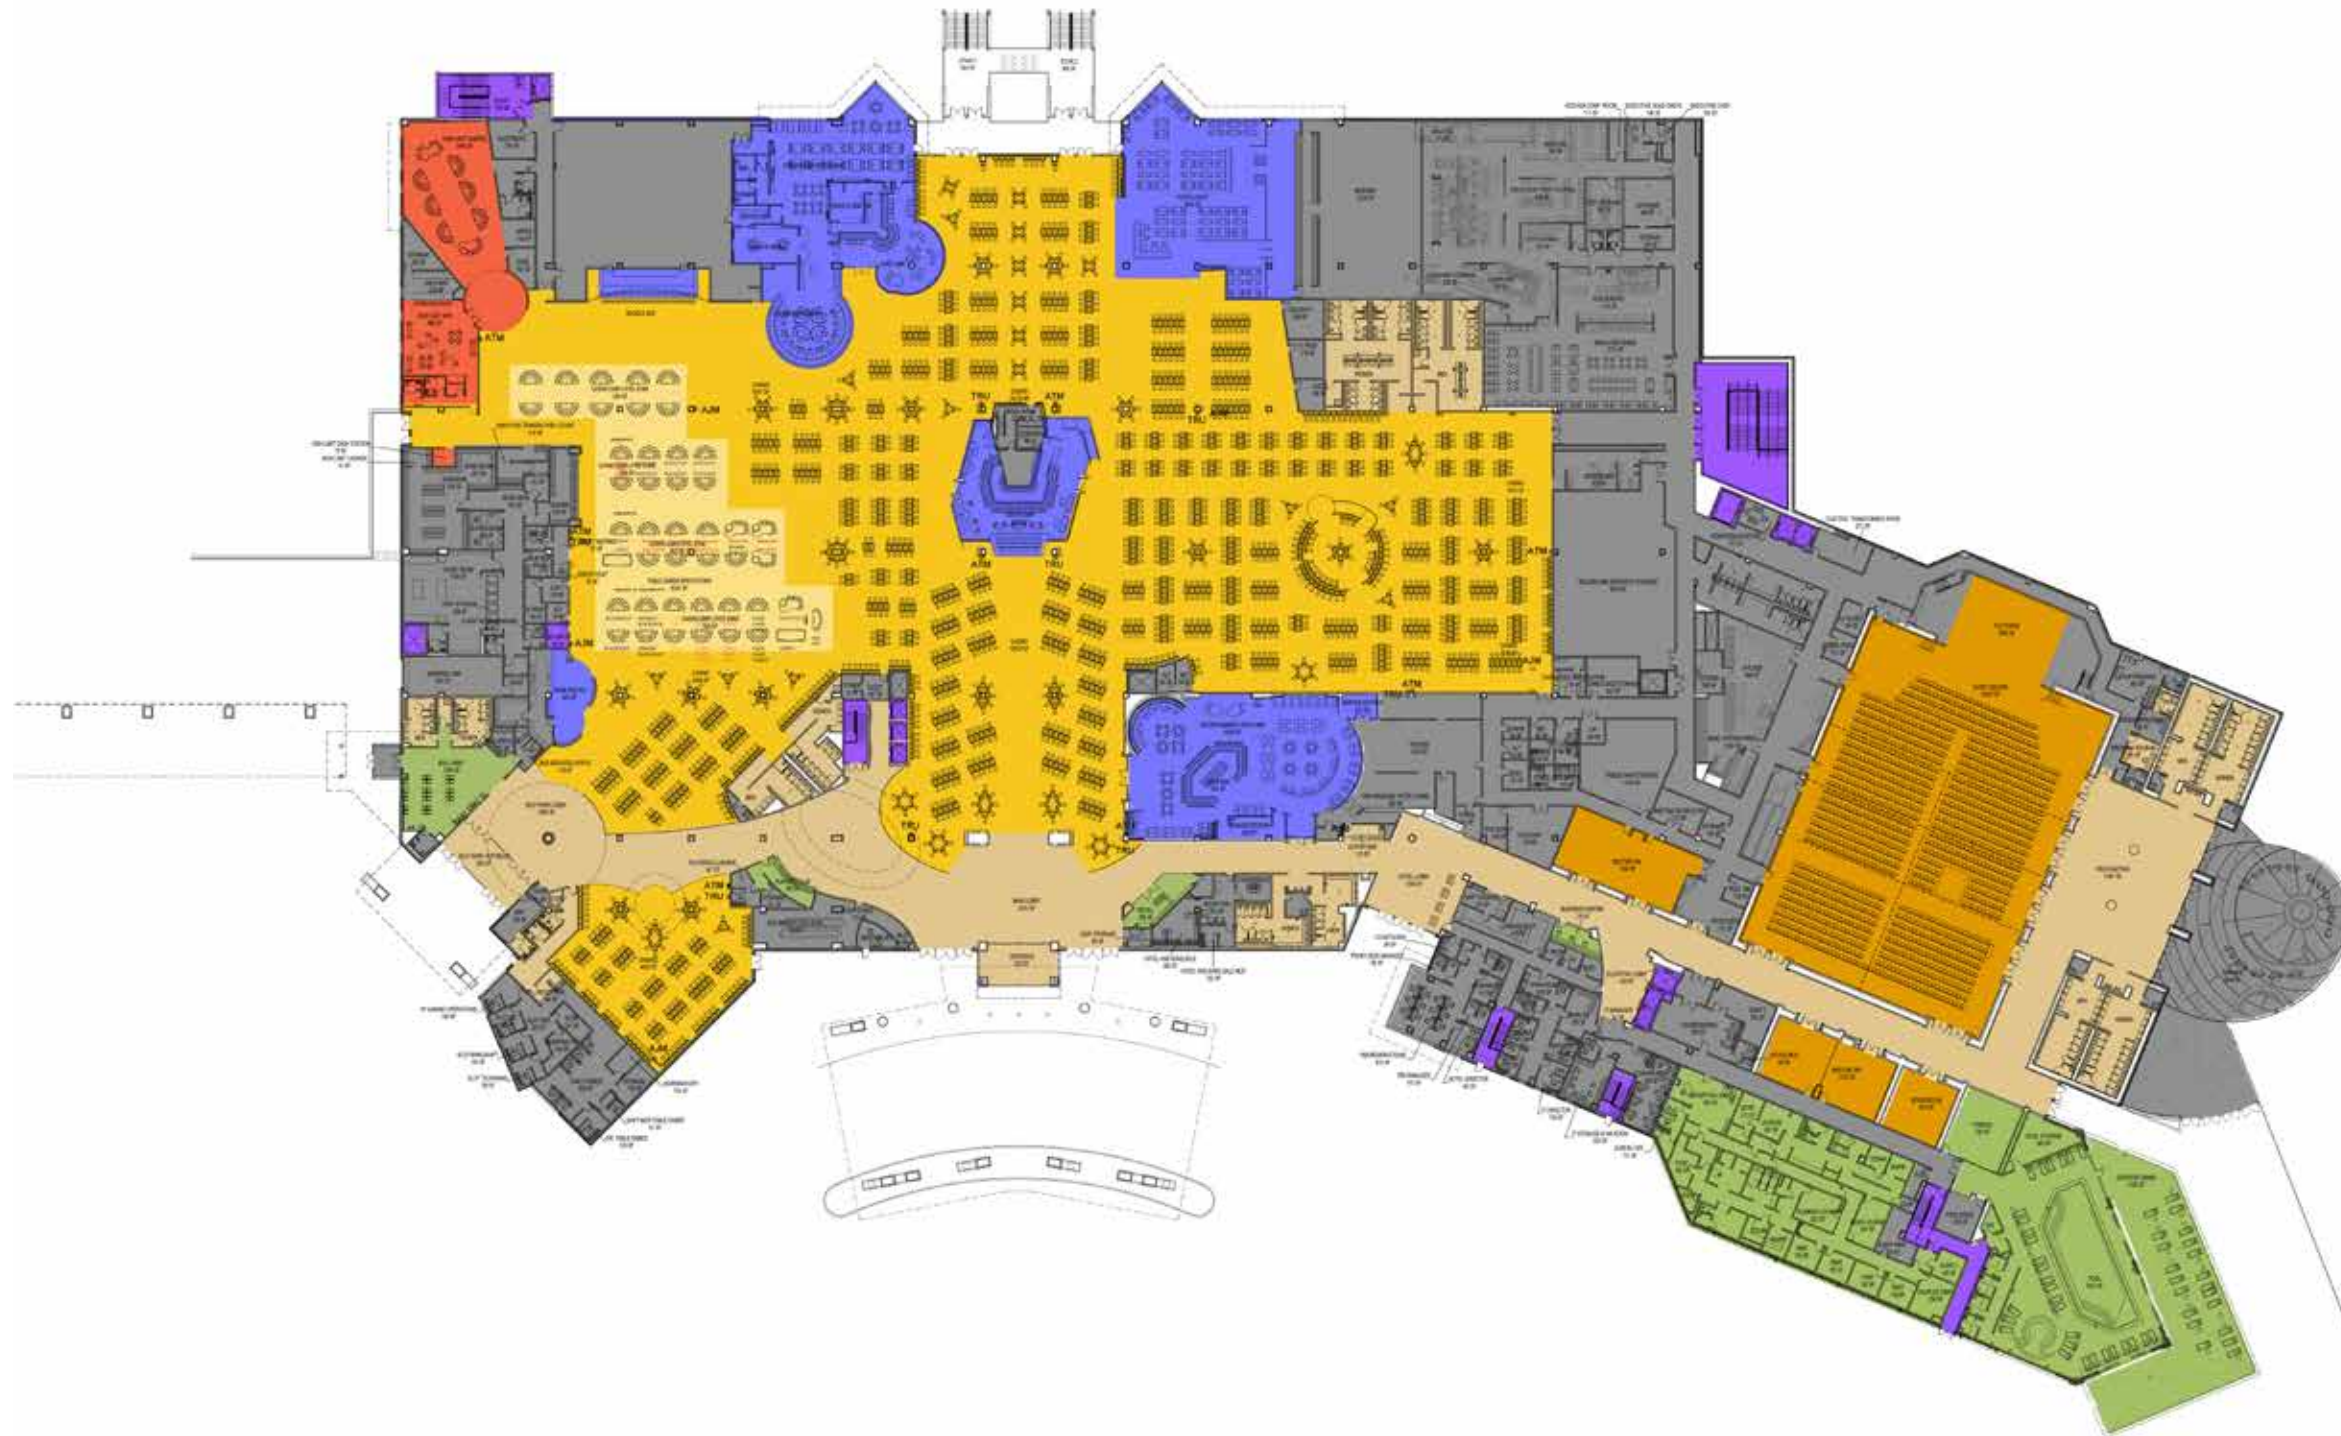

SLOT COUNT = 1,750

TABLE COUNT = 58

AREA LEGEND

- Slot Gaming Area
- Table Gaming Area
- High Limit Gaming Area
- Restaurant / Bar
- Services
- Showroom
- Conference / Meeting
- Public Access
- Back of House
- Building Support
- Public Restroom
- BOH Restroom
- Food & Beverage
- Stairs (Egress)

	BAYS	KEYS	FLOORS	TOTAL KEYS						
STANDARD ROOMS	27	27	7	189						
<table border="1"> <tr><td>KING</td><td>23</td></tr> <tr><td>DOUBLE QUEEN</td><td>4</td></tr> </table>	KING	23	DOUBLE QUEEN	4						
KING	23									
DOUBLE QUEEN	4									
STANDARD ROOMS PLUS	2	2	7	14						
<table border="1"> <tr><td>KING</td><td>1</td></tr> <tr><td>DOUBLE QUEEN</td><td>1</td></tr> </table>	KING	1	DOUBLE QUEEN	1						
KING	1									
DOUBLE QUEEN	1									
CORNER SUITE	3	2	7	14						
SUPPORT SPACE	5									
<table border="1"> <tr><td>STAIRS</td><td>2</td></tr> <tr><td>ELEVATORS</td><td>2</td></tr> <tr><td>MAIDS CLOSETS</td><td>1</td></tr> </table>	STAIRS	2	ELEVATORS	2	MAIDS CLOSETS	1				
STAIRS	2									
ELEVATORS	2									
MAIDS CLOSETS	1									
			TOTAL KEYS	217						
TOTAL BAYS	37									

	BAYS	KEYS	FLOORS	TOTAL KEYS
STANDARD ROOMS	10	10	1	10
KING		10		
DOUBLE QUEEN		0		
1.5 BAY SUITE	3	2	1	2
KING		2		
DOUBLE QUEEN		0		
2 BAY SUITE	10	5	1	5
KING		5		
DOUBLE QUEEN		0		
3 BAY SUITE	6	2	1	2
KING		2		
DOUBLE QUEEN		0		
CORNER SUITE	3	2	1	2
SUPPORT SPACE	5			
STAIRS		2		
ELEVATORS		2		
MAIDS CLOSETS		1		
TOTAL KEYS				21
TOTAL BAYS	37			