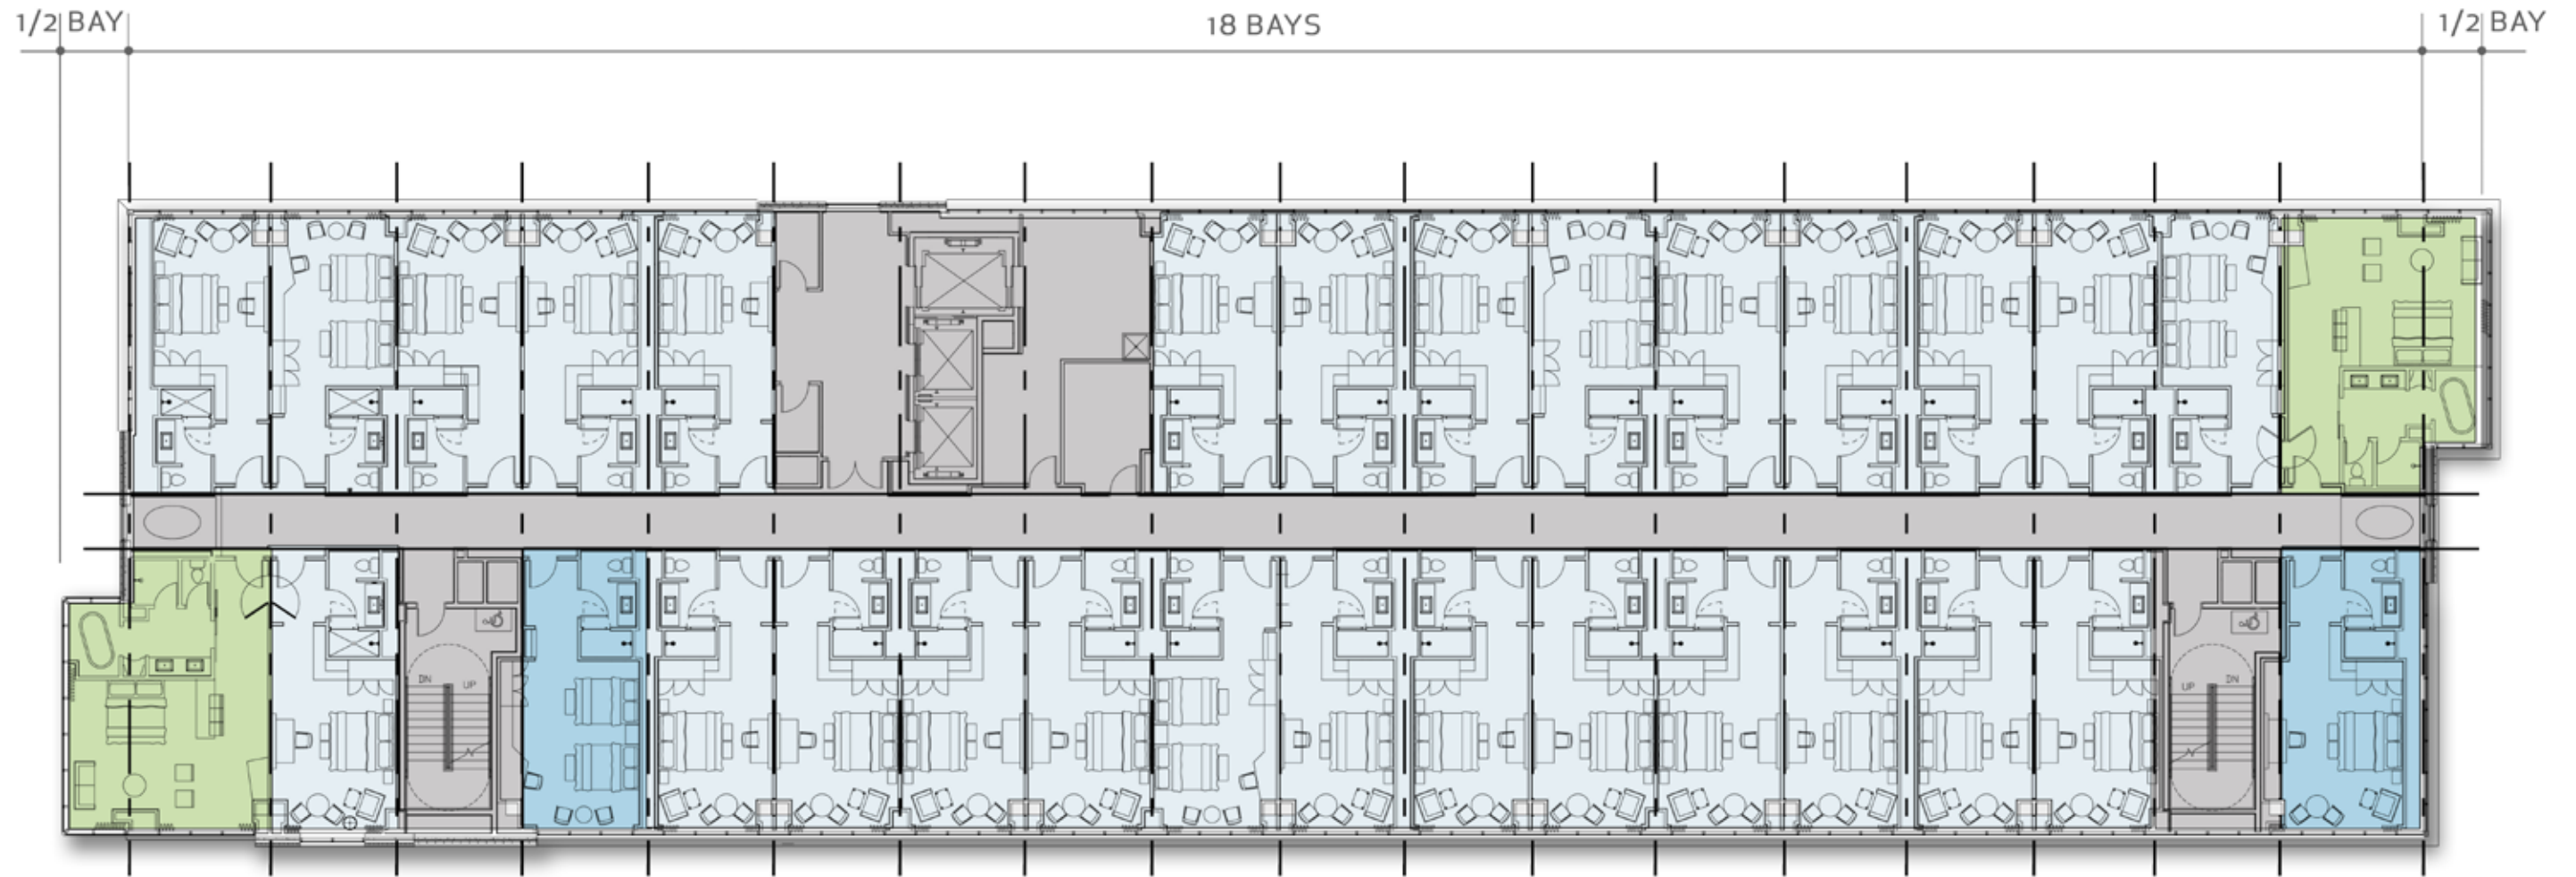

SLOT COUNT = 1,750

TABLE COUNT = 58

AREA LEGEND

- Slot Gaming Area
- Table Gaming Area
- High Limit Gaming Area
- Restaurant / Bar
- Services
- Showroom
- Conference / Meeting
- Public Access
- Back of House
- Building Support
- Public Restroom
- BOH Restroom
- Food & Beverage
- Stairs (Egress)

	BAYS	KEYS	FLOORS	TOTAL KEYS						
STANDARD ROOMS	27	27	7	189						
<table border="1"> <tr><td>KING</td><td>23</td></tr> <tr><td>DOUBLE QUEEN</td><td>4</td></tr> </table>	KING	23	DOUBLE QUEEN	4						
KING	23									
DOUBLE QUEEN	4									
STANDARD ROOMS PLUS	2	2	7	14						
<table border="1"> <tr><td>KING</td><td>1</td></tr> <tr><td>DOUBLE QUEEN</td><td>1</td></tr> </table>	KING	1	DOUBLE QUEEN	1						
KING	1									
DOUBLE QUEEN	1									
CORNER SUITE	3	2	7	14						
SUPPORT SPACE	5									
<table border="1"> <tr><td>STAIRS</td><td>2</td></tr> <tr><td>ELEVATORS</td><td>2</td></tr> <tr><td>MAIDS CLOSETS</td><td>1</td></tr> </table>	STAIRS	2	ELEVATORS	2	MAIDS CLOSETS	1				
STAIRS	2									
ELEVATORS	2									
MAIDS CLOSETS	1									
			TOTAL KEYS	217						
TOTAL BAYS	37									

	BAYS	KEYS	FLOORS	TOTAL KEYS
STANDARD ROOMS	10	10	1	10
KING		10		
DOUBLE QUEEN		0		
1.5 BAY SUITE	3	2	1	2
KING		2		
DOUBLE QUEEN		0		
2 BAY SUITE	10	5	1	5
KING		5		
DOUBLE QUEEN		0		
3 BAY SUITE	6	2	1	2
KING		2		
DOUBLE QUEEN		0		
CORNER SUITE	3	2	1	2
SUPPORT SPACE	5			
STAIRS		2		
ELEVATORS		2		
MAIDS CLOSETS		1		
TOTAL KEYS				21
TOTAL BAYS	37			