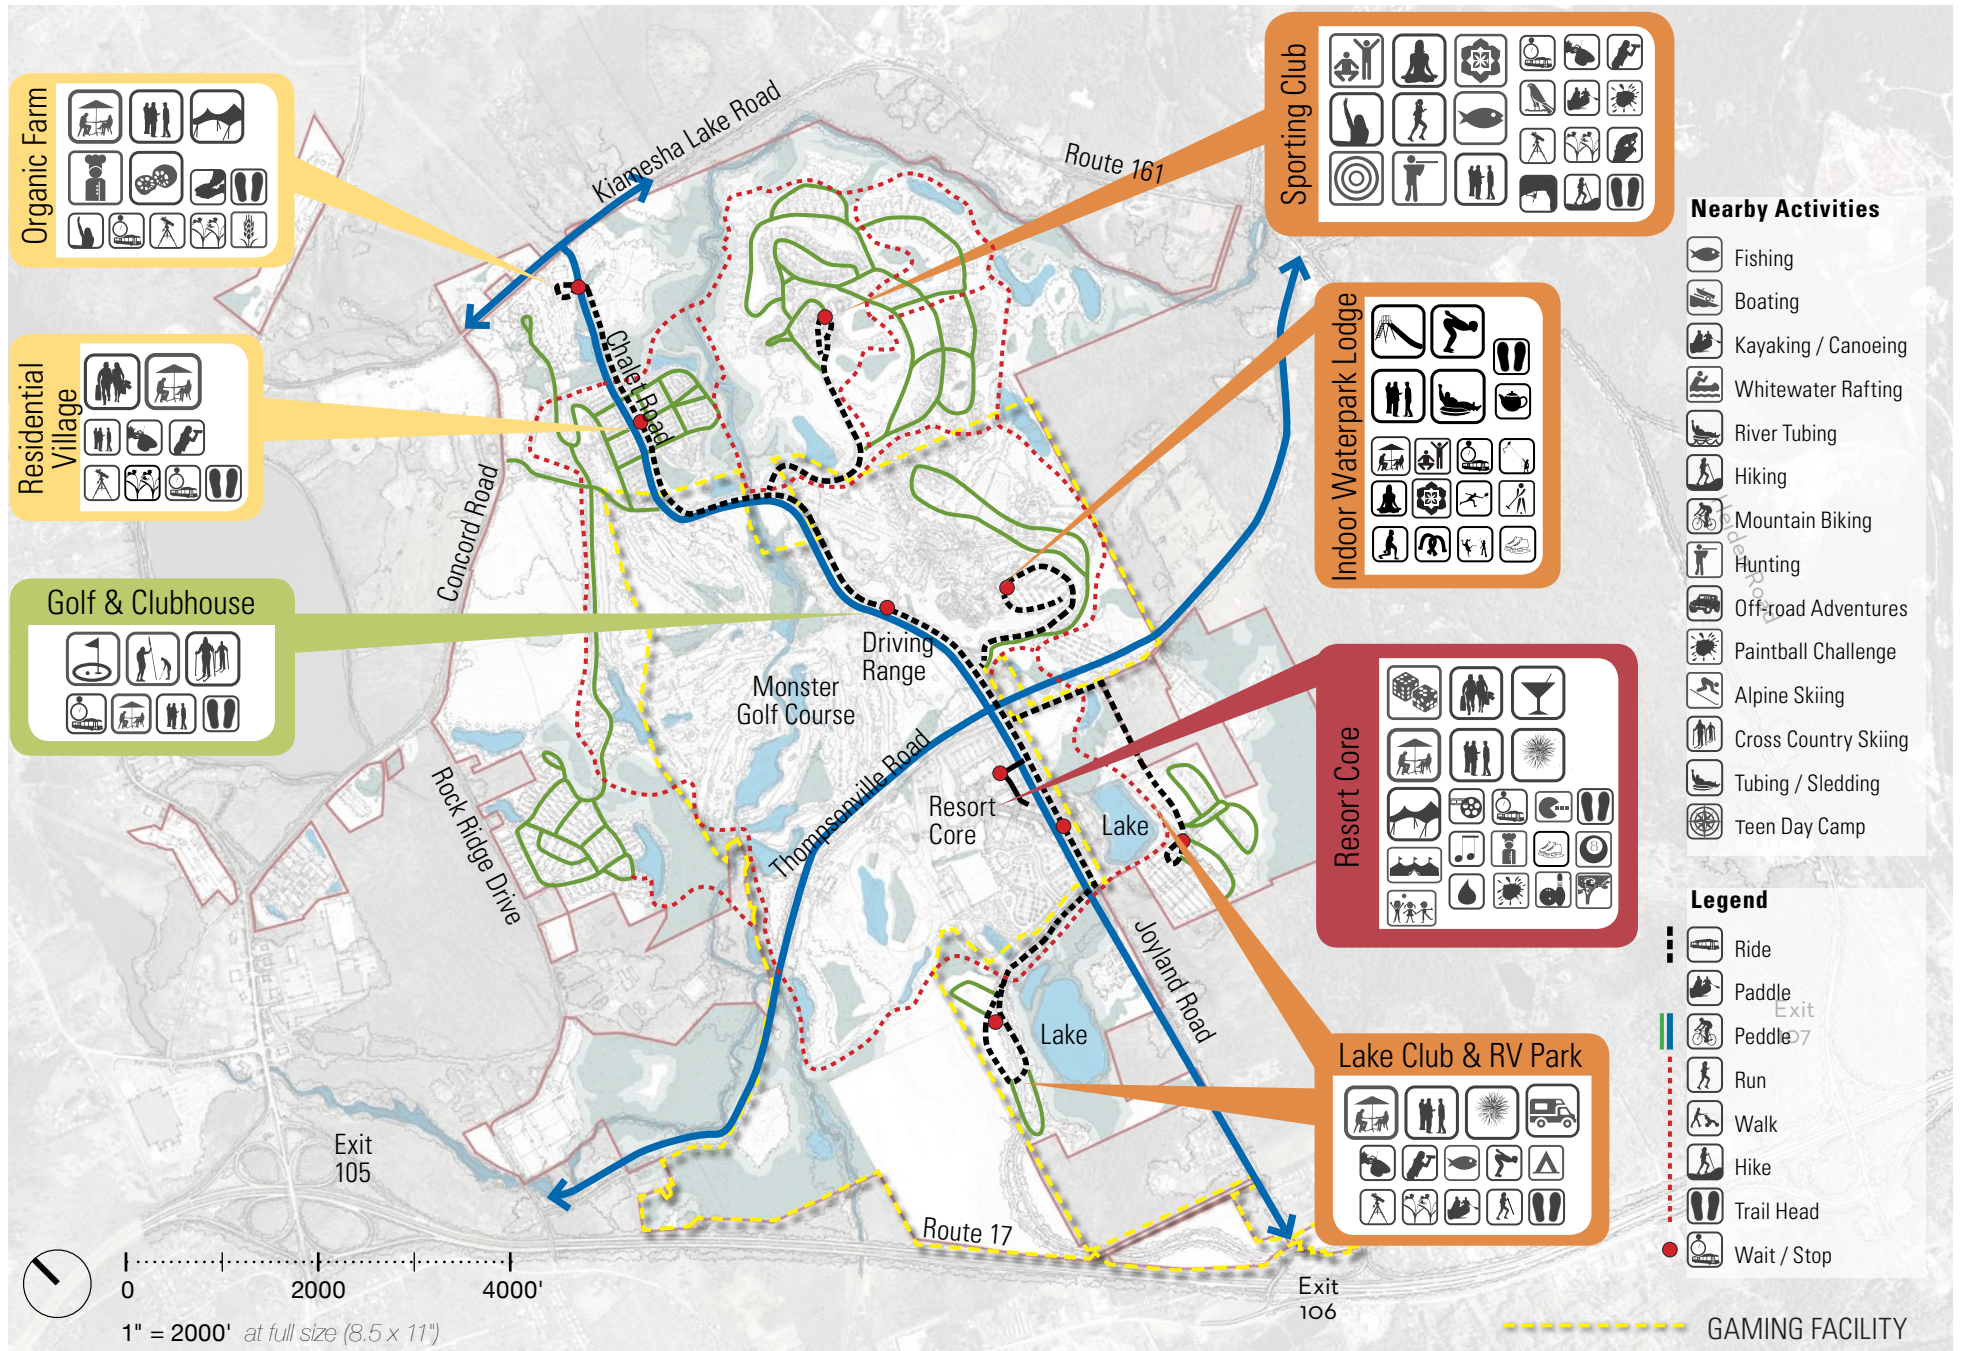

A Four-Season Resort

Organic Farm

- Icons: Farming, people, produce, food, and other agricultural symbols.

Residential Village

- Icons: People, houses, and community-related symbols.

Golf & Clubhouse

- Icons: Golf ball, clubs, and people playing golf.

Sporting Club

- Icons: Various sports including tennis, basketball, soccer, and fishing.

Indoor Waterpark Lodge

- Icons: Water slides, pools, and people swimming.

Resort Core

- Icons: Casino games, dining, and entertainment.

Lake Club & RV Park

- Icons: Boating, fishing, and RVs.

Nearby Activities

- Fishing
- Boating
- Kayaking / Canoeing
- Whitewater Rafting
- River Tubing
- Hiking
- Mountain Biking
- Hunting
- Off-road Adventures
- Paintball Challenge
- Alpine Skiing
- Cross Country Skiing
- Tubing / Sledding
- Teen Day Camp

Legend

- Ride
- Paddle
- Peddle
- Run
- Walk
- Hike
- Trail Head
- Wait / Stop

--- GAMING FACILITY

Trails diagram