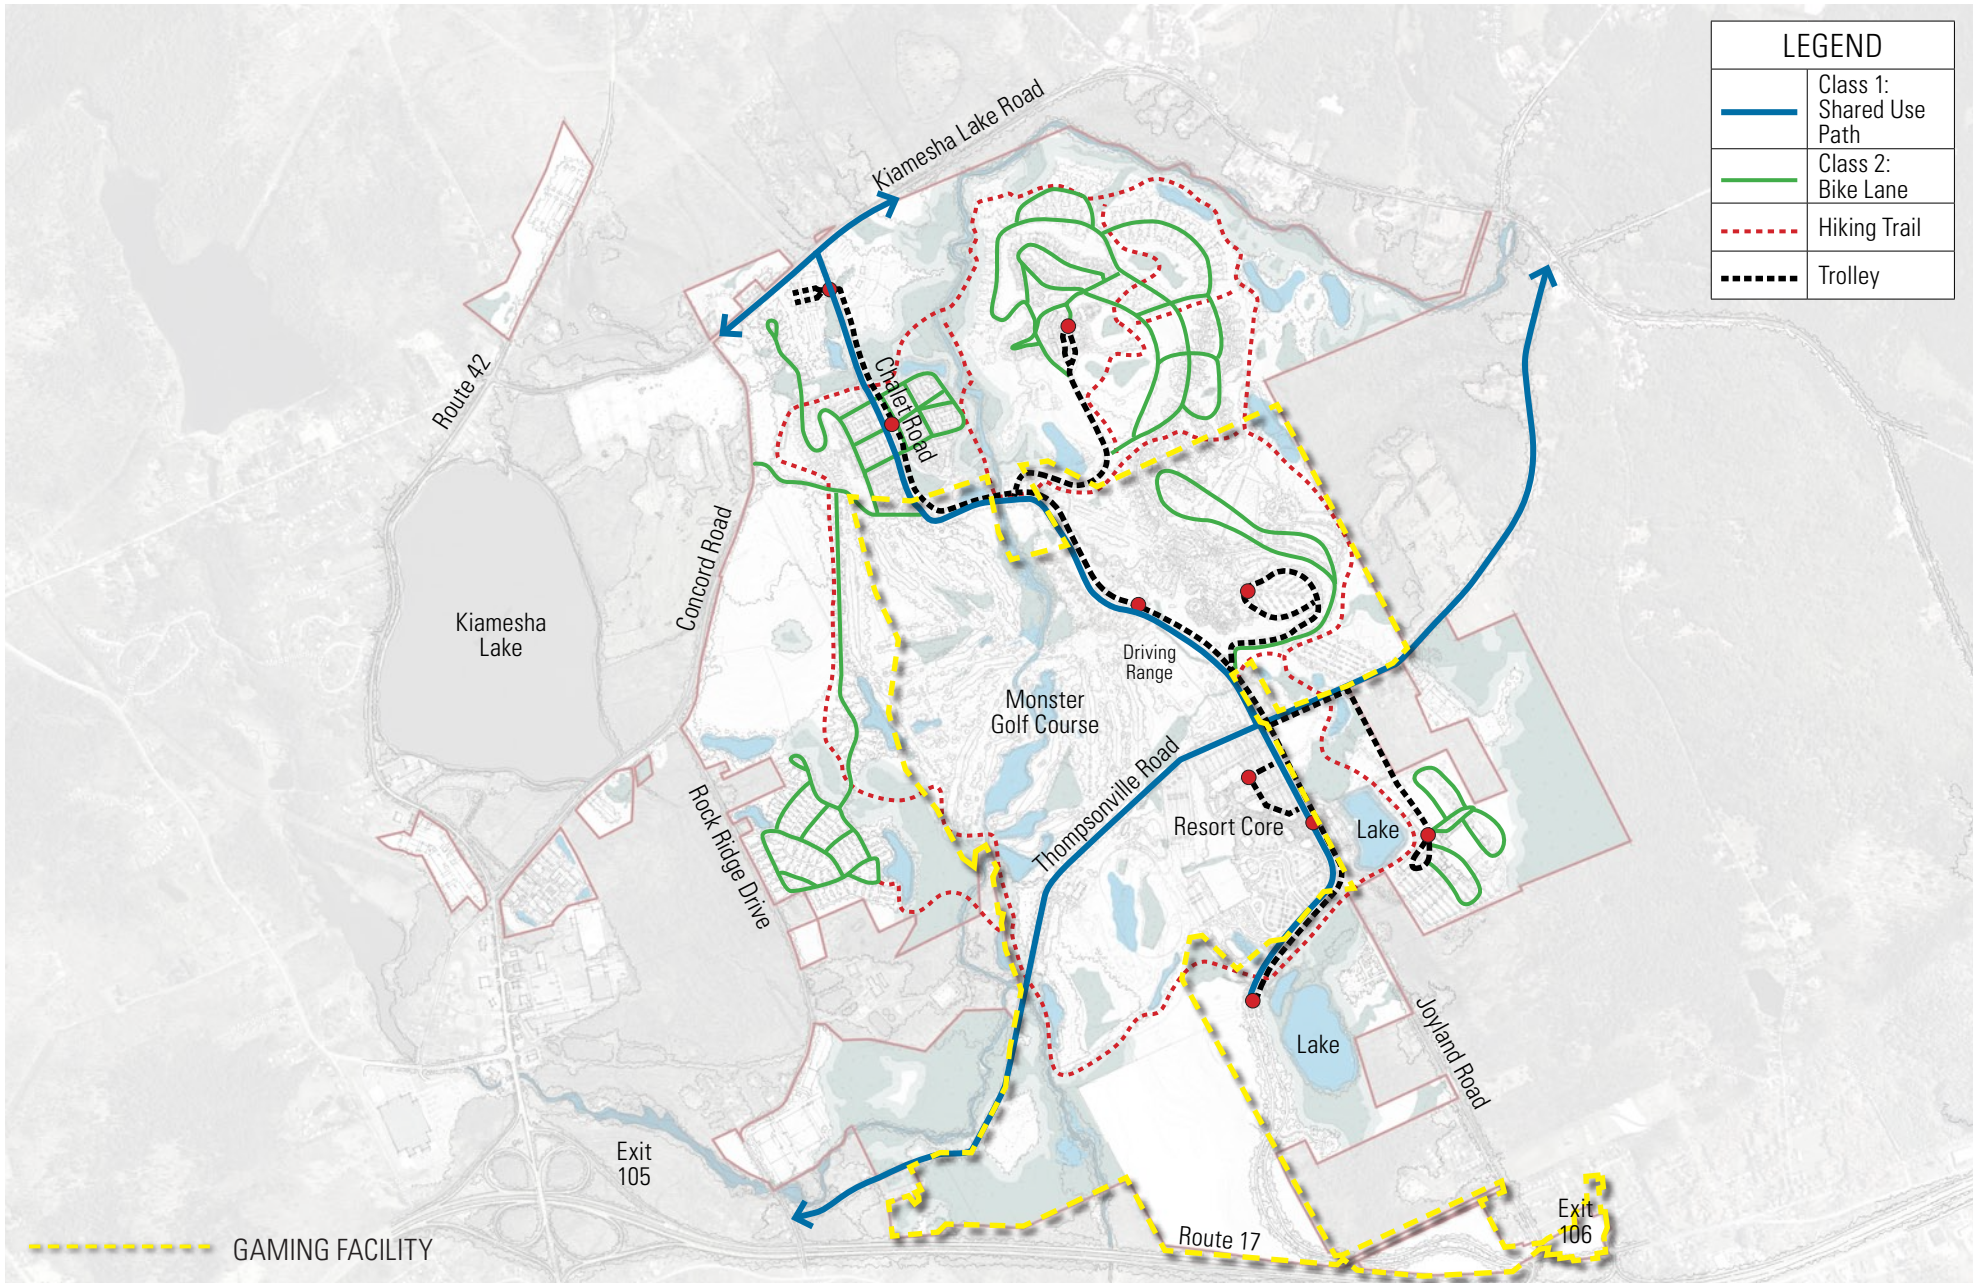

A Four-Season Resort

Organic Farm

- Icons: Farming, people, produce, food, and other agricultural symbols.

Residential Village

- Icons: People, houses, and community-related symbols.

Golf & Clubhouse

- Icons: Golf ball, clubs, and people playing golf.

Sporting Club

- Icons: Various sports including tennis, basketball, soccer, and fishing.

Indoor Waterpark Lodge

- Icons: Water slides, pools, and people swimming.

Resort Core

- Icons: Casino games, dining, and entertainment.

Lake Club & RV Park

- Icons: Boating, fishing, and RVs.

Nearby Activities

- Fishing
- Boating
- Kayaking / Canoeing
- Whitewater Rafting
- River Tubing
- Hiking
- Mountain Biking
- Hunting
- Off-road Adventures
- Paintball Challenge
- Alpine Skiing
- Cross Country Skiing
- Tubing / Sledding
- Teen Day Camp

Legend

- Ride
- Paddle
- Peddle
- Run
- Walk
- Hike
- Trail Head
- Wait / Stop

--- GAMING FACILITY

Trails diagram