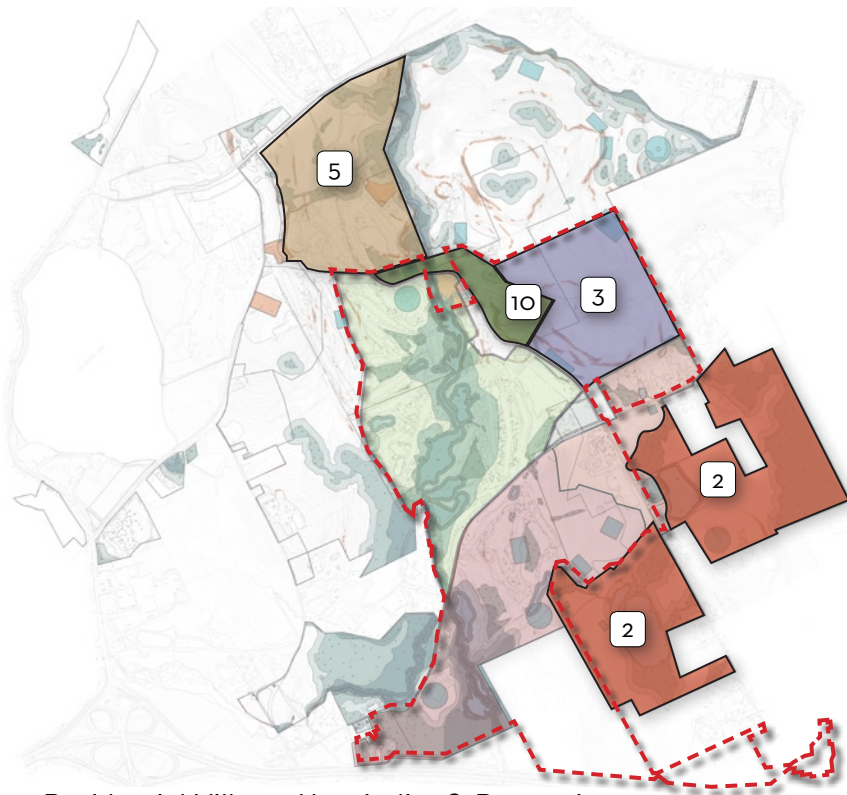

Montreign Resort Casino A

Montreign Resort Casino B

Entertainment Village

Monster Golf

Residential Village, Hospitality & Recreation

Hospitality, Commercial & Residential

#	Parcel
Montreign Resort Casino A: 117.40 ac	
1	Montreign Resort Casino
Monster Golf: 228.78 ac	
7	Monster Golf Course
8	Golf Maintenance
9	Golf Clubhouse & Cottages
Montreign Resort Casino B: 68.14 ac	
1	Montreign Resort Casino
Entertainment Village 71.86 ac	
2	Entertainment Village
Recreational & Residential: 478.09 ac	
2	Entertainment Village
3	Indoor Waterpark Lodge
5	Residential Village
10	Recreation Core
Hospitality, Commercial & Residential: 605.50 ac	
4	Sporting Club/Residential
6	Future Development Parcel
11	Southwest Commercial Parcel
12	Commercial Parcels