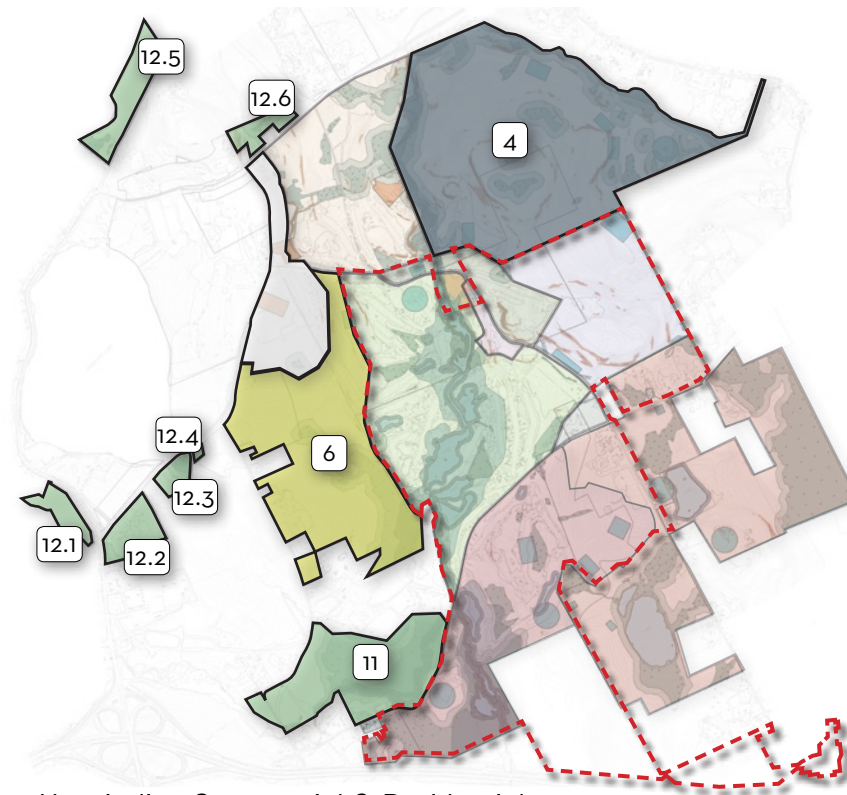

Montreign Resort Casino A

Montreign Resort Casino B

Entertainment Village

Monster Golf

Residential Village, Hospitality & Recreation

Hospitality, Commercial & Residential

#	Parcel
Montreign Resort Casino A: 117.40 ac	
1	Montreign Resort Casino
Monster Golf: 228.78 ac	
7	Monster Golf Course
8	Golf Maintenance
9	Golf Clubhouse & Cottages
Montreign Resort Casino B: 68.14 ac	
1	Montreign Resort Casino
Entertainment Village 71.86 ac	
2	Entertainment Village
Recreational & Residential: 478.09 ac	
2	Entertainment Village
3	Indoor Waterpark Lodge
5	Residential Village
10	Recreation Core
Hospitality, Commercial & Residential: 605.50 ac	
4	Sporting Club/Residential
6	Future Development Parcel
11	Southwest Commercial Parcel
12	Commercial Parcels