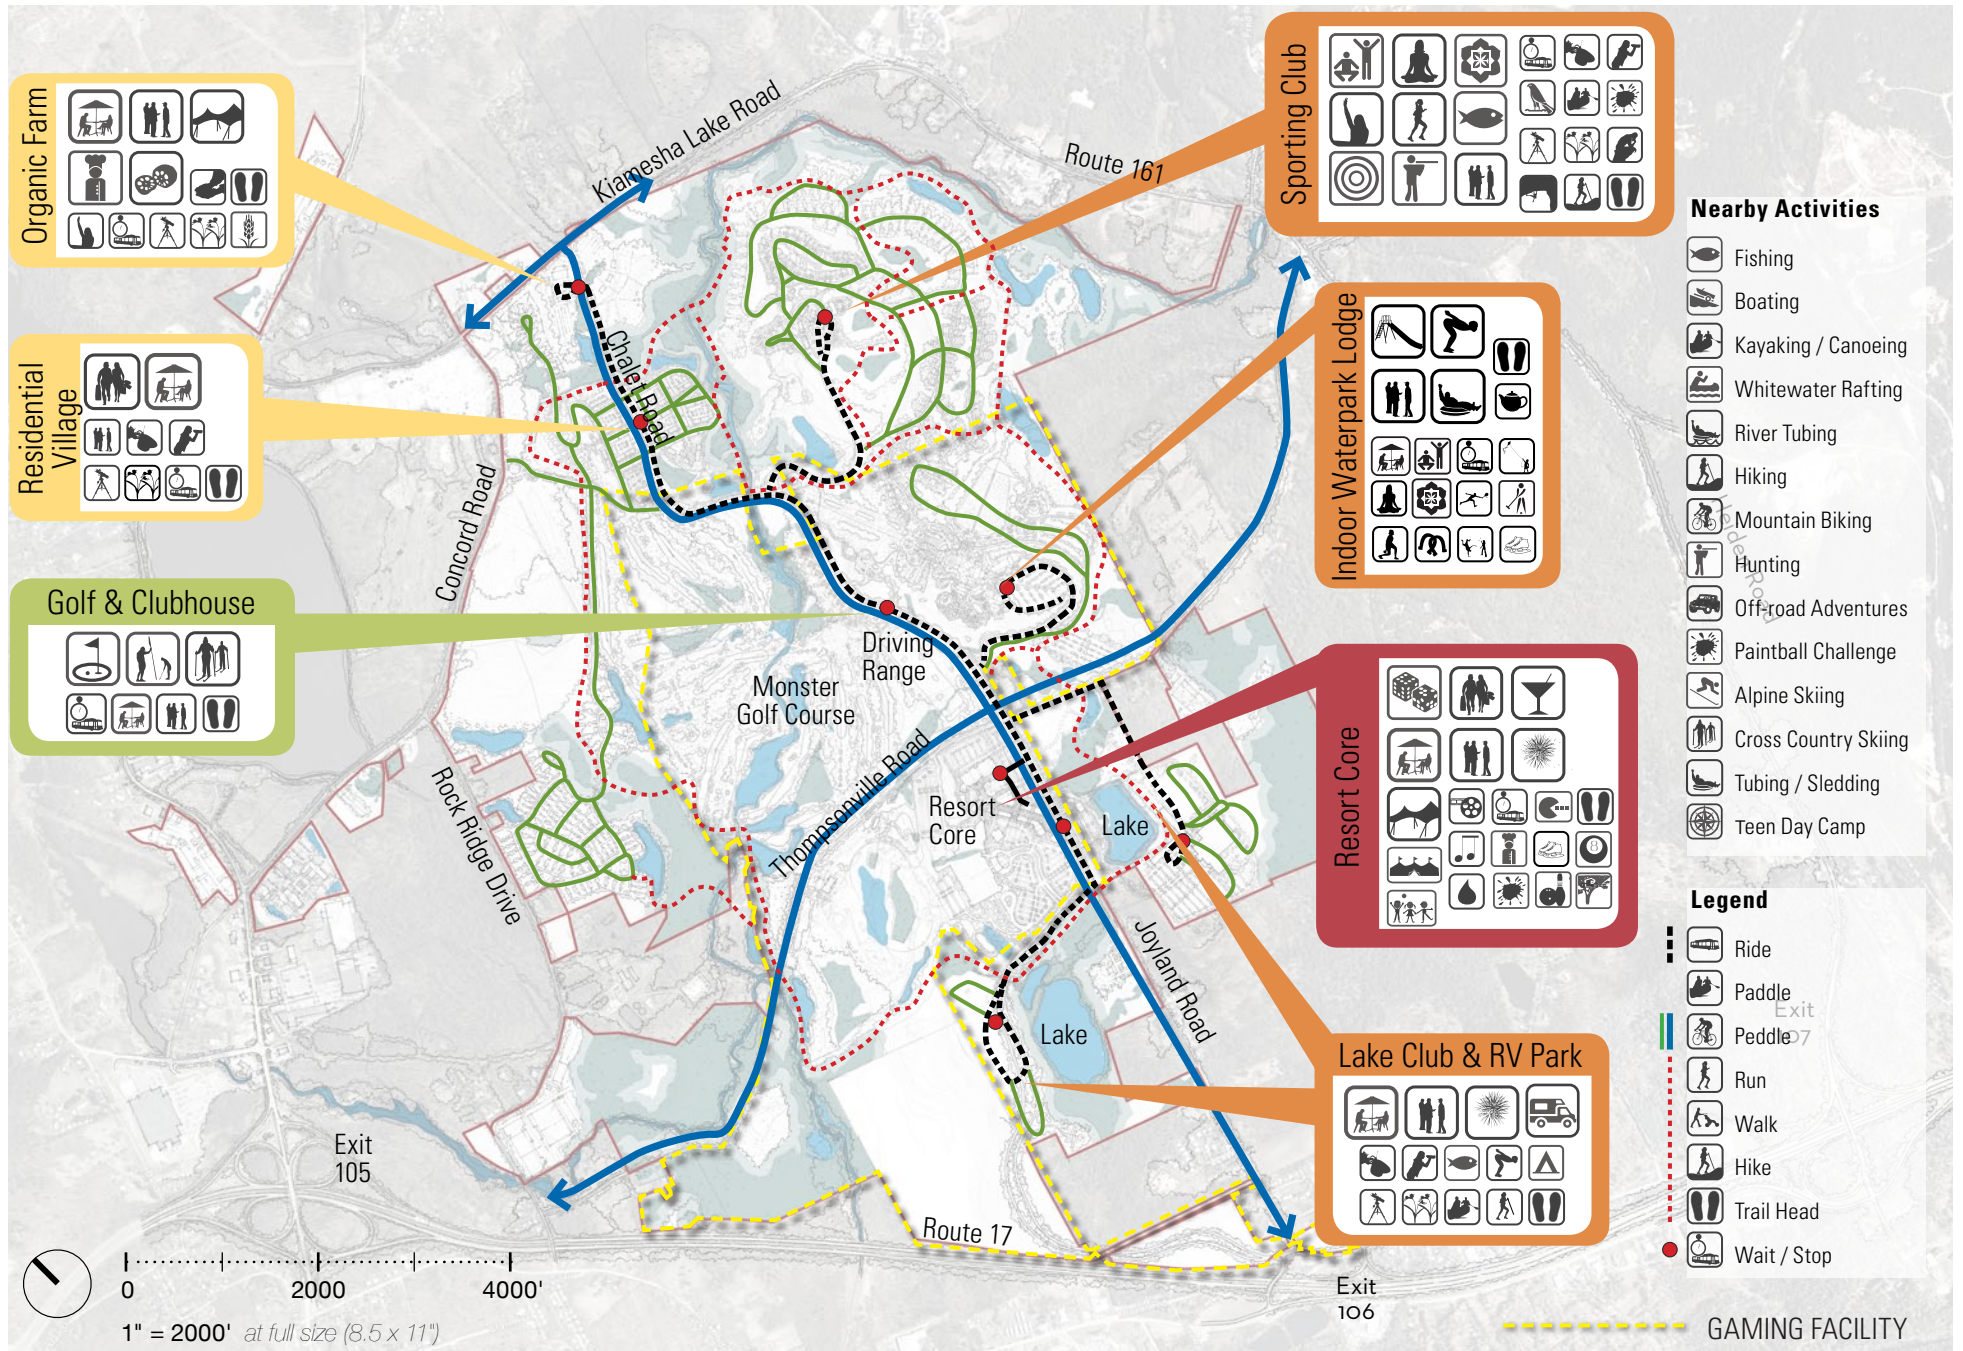

A Four-Season Resort

Organic Farm

- Icons: Farm animals, people, crops, tools, and produce.

Residential Village

- Icons: People, houses, and community facilities.

Golf & Clubhouse

- Icons: Golf clubs, a golfer, and clubhouse amenities.

Sporting Club

- Icons: Archery, yoga, fishing, and various sports.

Indoor Waterpark Lodge

- Icons: Water slides, pools, and lodge amenities.

Resort Core

- Icons: Casino games, dining, and resort services.

Lake Club & RV Park

- Icons: RVs, lakeside amenities, and outdoor activities.

Nearby Activities

- Fishing
- Boating
- Kayaking / Canoeing
- Whitewater Rafting
- River Tubing
- Hiking
- Mountain Biking
- Hunting
- Off-road Adventures
- Paintball Challenge
- Alpine Skiing
- Cross Country Skiing
- Tubing / Sledding
- Teen Day Camp

Legend

- Ride
- Paddle
- Peddle
- Run
- Walk
- Hike
- Trail Head
- Wait / Stop

--- GAMING FACILITY